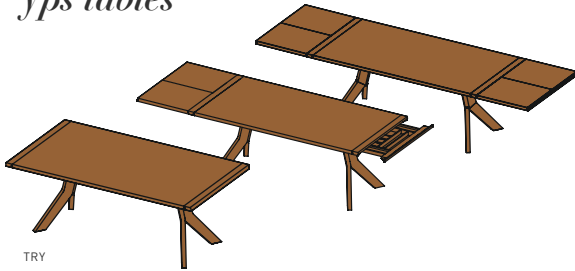

yps tables

TRY

yps non-extendable table or with extension

table top: solid wood

types of wood: alder, beech, beech heartwood, oak, wild oak, cherry, walnut, wild walnut, oak white oil, wild oak white oil

dimensions non-extendable table:

h	75 clear height 71.1										
	w	l	140	150	160	180	200	225	250	275	300
90	•	•	•	•	•	•	•	•	•	•	•
100	•	•	•	•	•	•	•	•	•	•	•
110	•	•	•	•	•	•	•	•	•	•	•

dimensions extendable table:

h	75 clear height 66.2 53.8								
	w	l	140	150	160	180	200	225	250
90	•	•	•	•	•	•	•	•	•
100	•	•	•	•	•	•	•	•	•
110	•	•	•	•	•	•	•	•	•

1 integrated insert panel wood 60 cm from a table length of 140 cm. Cushioning available against surcharge.

1 integrated insert panel wood 60 cm and one silverware drawer from a table length of 140 cm. Cushioning available against surcharge.

2 integrated insert panels wood 60 cm from a table length of 180 cm. Cushioning available against surcharge.

types of wood

Unless stated otherwise, all wooden surfaces are finished with pure natural oil.