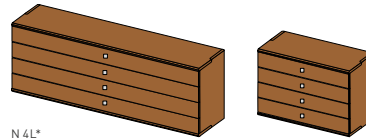

nox* chests of drawers

N 4L*

nox* chest of drawers

4 drawers (height 15.6)
recessed plinth

handle: square handle stainless steel

types of wood: alder, beech, beech heartwood, oak, wild oak, cherry, walnut, wild walnut, oak white oil, wild oak white oil, swiss pine
wild wood versions only applicable on fronts
wall mounting required

w	81.2	101.2	131.2	159.3	199.3
h	71.5				
d	48.2