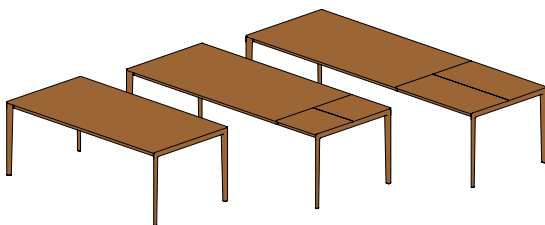

## tak metal base | non-extendable table or with extension

**table top:** solid wood  
**table insert:** solid wood  
**types of wood:** alder, beech, beech heartwood, oak, wild oak, cherry, walnut, wild walnut, oak white oil, wild oak white oil  
**frame:** steel glossy chrome-plated finish or matt bronze, stainless steel finish, matt black  
**leg inside dimensions:** length minus 9.4 cm, width minus 9.8 cm

### dimensions non-extendable table:

h	75   clear height 68.6									
w \ l	130	140	150	160	175	200	225	250	275	300
90	•	•	•	•	•	•	•	•	•	•
100	•	•	•	•	•	•	•	•	•	•
110	•	•	•	•	•	•	•	•	•	•

### dimensions extendable table:

h	75   clear height 68.6							
w \ l	130	140	150	160	175	200	225	250
90	•*	•*	•*	•	•	•	•	•
100	•*	•*	•*	•	•	•	•	•
110	•*	•*	•*	•	•	•	•	•

1 integrated, cushioned insert panel  
 wood 50 cm from a table length of 130 cm.

1 integrated, cushioned insert panel  
 wood 100 cm from a table length of 160 cm.

\*only available for extendable tables with 50 cm insert panels

The wood grain and the glued joints of the inserts are not continuous with that of the table top.