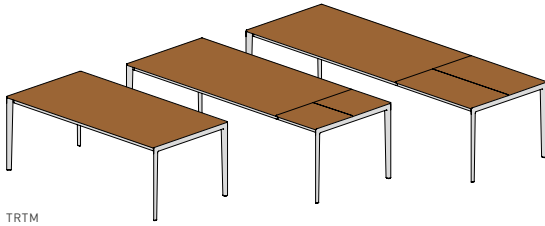

tak tables

TRTM

tak metal base | non-extendable table or with extension

table top: solid wood
table insert: solid wood
types of wood: alder, beech, beech heartwood, oak, wild oak, cherry, walnut, wild walnut, oak white oil, wild oak white oil
frame: steel glossy chrome-plated finish or matt bronze, stainless steel finish, matt black
leg inside dimensions: length minus 9.4 cm, width minus 9.8 cm