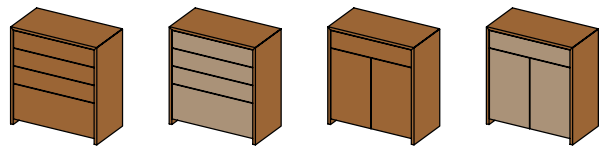

lunetto chests of drawers

KL 2LG

KL 4L

lunetto chest of drawers

KL 2LG: 2 drawers (height 15.6), 1 drawer (height 31.6)

KL 4L: 4 drawers (height 15.6)

front: solid wood or coloured glass

glass colours: see material overview

w	51.2	81.2	101.2
h	71.5		
d	42		

KL 3LG

KL 1LTP

lunetto chest of drawers

KL 3LG: 3 drawers (height 15.6), 1 drawer (height 31.6)

KL 1LTP: 1 drawer (height 15.6), 1 pair of doors

front: solid wood or coloured glass