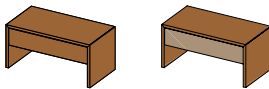

lunetto bedside cabinets

NKL 0

lunetto bedside cabinet with shelf

types of wood: alder, beech, beech heartwood, oak, cherry, walnut, oak white oil, swiss pine

w	51.2	81.2
h	39.5 47.5	
d	42	

NKL 1L

lunetto bedside cabinet with drawer

types of wood: alder, beech, beech heartwood, oak, wild oak, cherry, walnut, wild walnut, oak white oil, wild oak white oil, swiss pine
wild wood versions only applicable on fronts

w	51.2	81.2	101.2
h	103.5		
d	42		