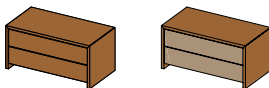

NKL 2L

lunetto bedside cabinet with 2 drawers

front: solid wood or coloured glass

glass colours: see material overview

handles: touch fitting, nickel knob, stainless steel knob

types of wood: alder, beech, beech heartwood, oak, wild oak, cherry, walnut, wild walnut, oak white oil, wild oak white oil, swiss pine
wild wood versions only applicable on fronts

w	51.2	81.2
h	39.5 | 47.5	
d	42