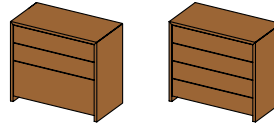

w	51.2	81.2
h	39.5 47.5	
d	42	

NKL 2L

lunetto bedside cabinet with 2 drawers

front: solid wood or coloured glass

glass colours: see material overview

handles: touch fitting, nickel knob, stainless steel knob

lunetto chests of drawers

KL 2LG

KL 4L

lunetto chest of drawers

KL 2LG: 2 drawers (height 15.6), 1 drawer (height 31.6)

KL 4L: 4 drawers (height 15.6)

front: solid wood or coloured glass

glass colours: see material overview