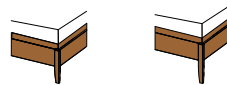

All indicated widths and lengths can be combined.

total width = width of lying surface + 6 cm

total length = length of lying surface + 12 cm

BSE HO

sesam bed with wooden headboard

bed sides lamellar finger-joint or long listel

optional footboard with frame or with wooden center panel

types of wood: alder, beech, beech heartwood, oak, cherry, walnut, oak white oil

dimensions of lying surface

h	normal 43 comfort 50						
w	90	100	120	140	160	180	200
l	190	200	210	220			

All indicated widths and lengths can be combined.

total width = width of lying surface + 6 cm

total length = length of lying surface + 12 cm

inlay depth = 19 cm

normal height
43 cm

comfort height
50 cm

optional footboard for all sesam models