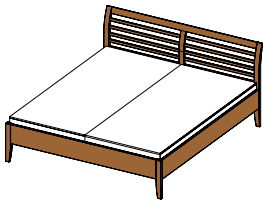

sesam beds

BSE BA

sesam bed base

bed sides lamellar finger-joint or long listel

types of wood: alder, beech, beech heartwood, oak, cherry, walnut, oak white oil

dimensions of lying surface:

h	normal 43 comfort 50						
w	90	100	120	140	160	180	200
l	190	200	210	220			

All indicated widths and lengths can be combined.

total width = width of lying surface + 6 cm

total length = length of lying surface + 7 cm

BSE SW

sesam bed horizontal slats

bed sides lamellar finger-joint or long listel

optional footboard with frame or with wooden center panel

types of wood: alder, beech, beech heartwood, oak, cherry, walnut, oak white oil

dimensions of lying surface:

h	normal 43 comfort 50						
w	90	100	120	140	160	180	200
l	190	200	210	220			