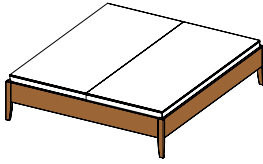

sesam beds

BSE BA

sesam bed base

bed sides lamellar finger-joint or long listel

types of wood: alder, beech, beech heartwood, oak, cherry, walnut, oak white oil

dimensions of lying surface:

h	normal 43 comfort 50						
w	90	100	120	140	160	180	200
l	190	200	210	220			

All indicated widths and lengths can be combined.

total width = width of lying surface + 6 cm

total length = length of lying surface + 7 cm

BSE SW

sesam bed horizontal slats

bed sides lamellar finger-joint or long listel

optional footboard with frame or with wooden center panel

types of wood: alder, beech, beech heartwood, oak, cherry, walnut, oak white oil

dimensions of lying surface:

h	normal 43 comfort 50						
w	90	100	120	140	160	180	200
l	190	200	210	220			