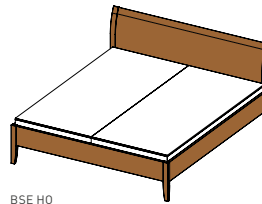

sesam beds

BSE BA

sesam bed base

bed sides lamellar finger-joint or long listel

types of wood: alder, beech, beech heartwood, oak, cherry, walnut, oak white oil

dimensions of lying surface:

h	normal 43 comfort 50						
w	90	100	120	140	160	180	200
l	190	200	210	220			

All indicated widths and lengths can be combined.

total width = width of lying surface + 6 cm

total length = length of lying surface + 12 cm

BSE SS

sesam bed vertical slats

bed sides lamellar finger-joint or long listel

optional footboard with frame or with wooden center panel

types of wood: alder, beech, beech heartwood, oak, cherry, walnut, oak white oil

dimensions of lying surface:

h	normal 43 comfort 50						
w	90	100	120	140	160	180	200
l	190	200	210	220			

All indicated widths and lengths can be combined.

total width = width of lying surface + 6 cm

total length = length of lying surface + 12 cm

BSE HO

sesam bed with wooden headboard

bed sides lamellar finger-joint or long listel