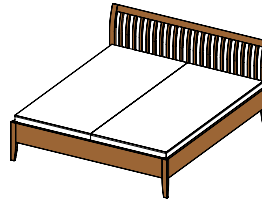

sesam beds

BSE BA

sesam bed base

bed sides lamellar finger-joint or long listel

types of wood: alder, beech, beech heartwood, oak, cherry, walnut, oak white oil

dimensions of lying surface:

h	normal 43 comfort 50						
w	90	100	120	140	160	180	200
l	190	200	210	220			

All indicated widths and lengths can be combined.

total width = width of lying surface + 6 cm

total length = length of lying surface + 7 cm

BSE SW

sesam bed horizontal slats

bed sides lamellar finger-joint or long listel

optional footboard with frame or with wooden center panel

types of wood: alder, beech, beech heartwood, oak, cherry, walnut, oak white oil

dimensions of lying surface:

h	normal 43 comfort 50						
w	90	100	120	140	160	180	200
l	190	200	210	220			

All indicated widths and lengths can be combined.

total width = width of lying surface + 6 cm

total length = length of lying surface + 12 cm

BSE SS

sesam bed vertical slats

bed sides lamellar finger-joint or long listel