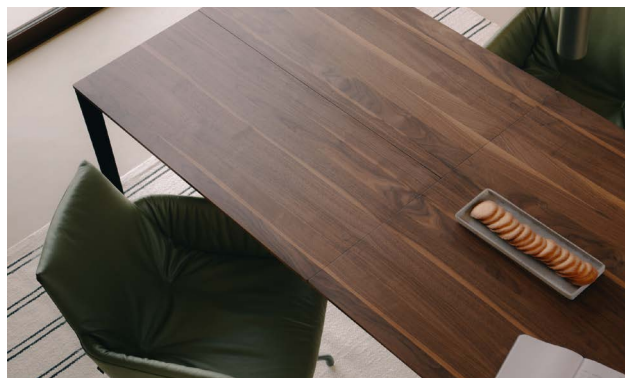

The right table for every home

TEAM 7 offers a wide variety of models to find the right table for every home. Thanks to numerous configuration options, the type of wood, dimensions and features can be flexibly adapted to personal requirements. Whether you prefer a classic four-legged table, variants with striking wooden side panels or delicate metal runners – the range extends from organic shapes with gentle tree edges to clear, linear designs. The result is dining tables that are not only functional, but also express style, personality and the highest standards of interior design.

Room for everyone

Extendable tables are the chameleons of dining tables, offering flexible options for saving space or accommodating spontaneous guests in everyday life. TEAM 7 demonstrates how sophisticated and comfortable this technology can be: instead of cumbersome pulling, wobbly tops or annoying table legs, the extendable tables from the natural wood specialist impress with precisely integrated extensions that are elegantly concealed inside. The mechanisms remain invisible, but the function is impressive – the table surface can be extended in a few intuitive steps. It's almost like magic and makes spontaneous hospitality possible without any fuss.

tak table

magnum table

Aesthetics and function in harmony

TEAM 7 remains true to its high standards of design and materials: even when extended, the tables appear to be made from a single piece. An impressive example is the classic tak table, where the grain runs seamlessly across the entire surface, even with the extension leaf – a detail that not only demonstrates exceptional material expertise but also meets the highest aesthetic standards. This is how TEAM 7's extendable tables become true masterpieces that combine everyday practicality with exclusive interior design.