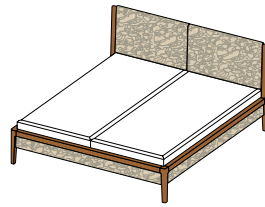

mylon beds

BMYH BA

BMYS BA | BMYL BA

BMYH SW

BMYL SW | BMYL SW

mylon bed base

bed sides solid wood, fabric or leather

fabric colours: see material overview

leather colours: L1 and L7 see material overview

types of wood: alder, beech, beech heartwood, oak, cherry, walnut, oak white oil

dimensions of lying surface:

h	normal 39.5		comfort 47.5				
w	90	100	120	140	160	180	200
l	190	200	210	220			

All indicated widths and lengths can be combined.

total width = width of lying surface + 10.4 cm

total length = length of lying surface + 10.4 cm

BMYHS PO | BMYHL PO

BMYL PO | BMYL PO

mylon bed upholstered headboard

types of wood: alder, beech, beech heartwood,

oak, cherry, walnut, oak white oil

dimensions of lying surface:

h	normal 39.5		comfort 47.5				
w	90	100	120	140	160	180	200
l	190	200	210	220			

All indicated widths and lengths can be combined.