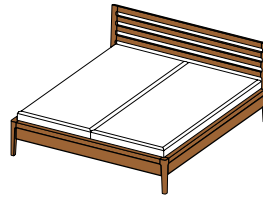

mylon beds

BMYH BA

BMYS BA | BMYL BA

BMYH SW

BMYL SW | BMYL SW

mylon bed base

bed sides solid wood, fabric or leather

fabric colours: see material overview

leather colours: L1 and L7 see material overview

types of wood: alder, beech, beech heartwood, oak, cherry, walnut, oak white oil

dimensions of lying surface:

h	normal 39.5		comfort 47.5				
w	90	100	120	140	160	180	200
l	190	200	210	220			

All indicated widths and lengths can be combined.

total width = width of lying surface + 10.4 cm

total length = length of lying surface + 10.4 cm

BMYHS PO | BMYHL PO

BMYL PO | BMYL PO

mylon bed upholstered headboard

types of wood: alder, beech, beech heartwood,

oak, cherry, walnut, oak white oil

dimensions of lying surface:

h	normal 39.5		comfort 47.5				
w	90	100	120	140	160	180	200
l	190	200	210	220			

All indicated widths and lengths can be combined.