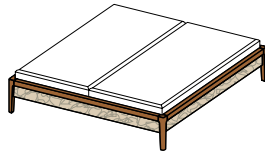

mylon beds

BMYH BA

BMYS BA | BMYL BA

BMYH SW

BMYL SW | BMYL SW

mylon bed base

bed sides solid wood, fabric or leather

fabric colours: see material overview

leather colours: L1 and L7 see material overview

types of wood: alder, beech, beech heartwood, oak, cherry, walnut, oak white oil

dimensions of lying surface:

h	normal 39.5		comfort 47.5				
w	90	100	120	140	160	180	200
l	190	200	210	220			

All indicated widths and lengths can be combined.

total width = width of lying surface + 10.4 cm

total length = length of lying surface + 10.4 cm

BMYHS PO | BMYHL PO

BMYL PO | BMYL PO

mylon bed upholstered headboard

types of wood: alder, beech, beech heartwood,

oak, cherry, walnut, oak white oil

dimensions of lying surface:

h	normal 39.5		comfort 47.5				
w	90	100	120	140	160	180	200
l	190	200	210	220			

All indicated widths and lengths can be combined.