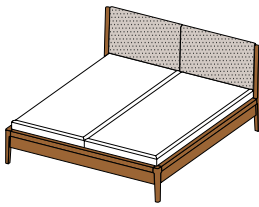

mylon beds

BMYH BA

BMYS BA | BMYL BA

BMYH SW

BMYL SW | BMYL SW

mylon bed base

bed sides solid wood, fabric or leather

fabric colours: see material overview

leather colours: L1 and L7 see material overview

types of wood: alder, beech, beech heartwood, oak, cherry, walnut, oak white oil

dimensions of lying surface:

h	normal 39.5		comfort 47.5				
w	90	100	120	140	160	180	200
l	190	200	210	220			

All indicated widths and lengths can be combined.

total width = width of lying surface + 10.4 cm

total length = length of lying surface + 10.4 cm

BMYHS PO | BMYHL PO

BMYL PO | BMYL PO

mylon bed upholstered headboard

types of wood: alder, beech, beech heartwood,

oak, cherry, walnut, oak white oil

dimensions of lying surface:

h	normal 39.5		comfort 47.5				
w	90	100	120	140	160	180	200
l	190	200	210	220			

All indicated widths and lengths can be combined.