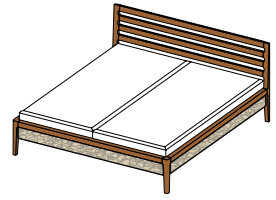

mylon beds

BMYH BA

BMYS BA | BMYL BA

BMYH SW

BMYL SW | BMYL SW

mylon bed base

bed sides solid wood, fabric or leather

fabric colours: see material overview

leather colours: L1 and L7 see material overview

types of wood: alder, beech, beech heartwood, oak, cherry, walnut, oak white oil

dimensions of lying surface:

h	normal 39.5		comfort 47.5				
w	90	100	120	140	160	180	200
l	190	200	210	220			

All indicated widths and lengths can be combined.

total width = width of lying surface + 10.4 cm

total length = length of lying surface + 10.4 cm

BMYHS PO | BMYHL PO

BMYL PO | BMYL PO

mylon bed upholstered headboard

types of wood: alder, beech, beech heartwood,

oak, cherry, walnut, oak white oil

dimensions of lying surface:

h	normal 39.5		comfort 47.5				
w	90	100	120	140	160	180	200
l	190	200	210	220			

All indicated widths and lengths can be combined.