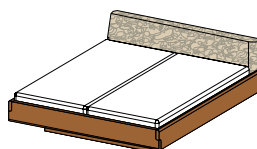

nox* beds

BNOX BA*

nox* bed base

types of wood: alder, beech, beech heartwood, oak, wild oak, cherry, walnut, wild walnut, oak white oil, wild oak white oil, swiss pine

dimensions of lying surface:

h	normal 39.5 comfort 47.5			
w	140	160	180	200
l	190	200	210	220

All indicated widths and lengths can be combined.

total width = width of lying surface + 7.8 cm

total length = length of lying surface + 7.8 cm

BNOX H*

nox* bed wooden headboard

types of wood: alder, beech, beech heartwood, oak, wild oak, cherry, walnut, wild walnut, oak white oil, wild oak white oil, swiss pine

dimensions of lying surface:

h	normal 39.5 comfort 47.5			
w	140	160	180	200
l	190	200	210	220

All indicated widths and lengths can be combined.

total width = width of lying surface + 7.8 cm

total length = length of lying surface + 7.8 cm

dimensions of lying surface:

h	normal 39.5 comfort 47.5			
w	140	160	180	200
l	190	200	210	220

All indicated widths and lengths can be combined.

total width = width of lying surface + 7.8 cm

total length = length of lying surface + 30.8 cm