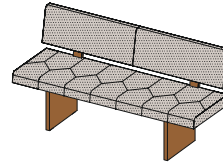

yps benches

EBY PO | EBYS PO

yps upholstered corner bench with backrest

cover: leather or fabric

leather colours: L1 see material overview

fabric colours: see material overview

types of wood: alder, beech, beech heartwood, oak, cherry, walnut, oak white oil

frame: solid wood

length of each bench flank:

h	85.5								
l	151.6	163.6	175.6	211.6	223.6	247.6	271.6	295.6	319.6
d	depth overall 57 seat depth 46								

BY WH PO | BYS WH PO

yps upholstered bench with side panel

frame: solid wood

h	85.5								
l	144	168	192	216	240	264	288	312	
d	57 seat depth 46								

BY | BYS | BY PO | BYS PO

yps upholstered bench with backrest/without backrest

cover: leather or fabric

leather colours: L1 see material overview

fabric colours: see material overview

types of wood: alder, beech, beech heartwood, oak, cherry, walnut, oak white oil

frame: solid wood

h	without backrest 48.1 with backrest 85.5								
l	144	168	192	216	240	264	288	312	
d	without backrest 52 with backrest 57 seat depth 46								