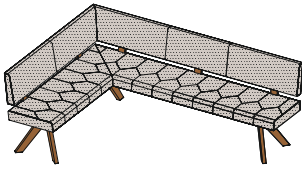

yps benches

EBY PO | EBYS PO

yps upholstered corner bench with backrest

cover: leather or fabric

leather colours: L1 see material overview

fabric colours: see material overview

types of wood: alder, beech, beech heartwood, oak, cherry, walnut, oak white oil

frame: solid wood

length of each bench flank:

h	85.5								
l	151.6	163.6	175.6	211.6	223.6	247.6	271.6	295.6	319.6
d	depth overall 57 seat depth 46								

BY WH PO | BYS WH PO

yps upholstered bench with side panel

frame: solid wood

h	85.5								
l	144	168	192	216	240	264	288	312	
d	57 seat depth 46								

BY | BYS | BY PO | BYS PO

yps upholstered bench with backrest/without backrest

cover: leather or fabric

leather colours: L1 see material overview

fabric colours: see material overview

types of wood: alder, beech, beech heartwood, oak, cherry, walnut, oak white oil

frame: solid wood

h	without backrest 48.1 with backrest 85.5								
l	144	168	192	216	240	264	288	312	
d	without backrest 52 with backrest 57 seat depth 46								