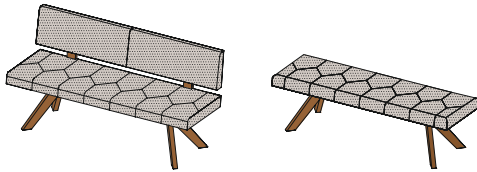

yps benches

EBY PO | EBYS PO

yps upholstered corner bench with backrest

cover: leather or fabric

leather colours: L1 see material overview

fabric colours: see material overview

types of wood: alder, beech, beech heartwood, oak, cherry, walnut, oak white oil

frame: solid wood

length of each bench flank:

h	85.5								
l	151.6	163.6	175.6	211.6	223.6	247.6	271.6	295.6	319.6
d	depth overall 57 seat depth 46								

BY WH PO | BYS WH PO

yps upholstered bench with side panel

cover: leather or fabric

leather colours: L1 see material overview

fabric colours: see material overview

with upholstered backrest

types of wood: alder, beech, beech heartwood, oak, cherry, walnut, oak white oil

frame: solid wood

h	85.5								
l	144	168	192	216	240	264	288	312	
d	57 seat depth 46								

BY | BYS | BY PO | BYS PO

yps upholstered bench with backrest/without backrest

cover: leather or fabric

leather colours: L1 see material overview