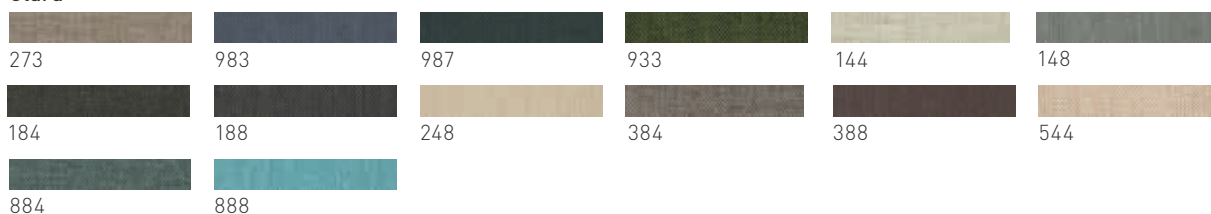

fabric colours: see material overview

types of wood: alder, beech, beech heartwood, oak, cherry, walnut, oak white oil

frame: solid wood

h	without backrest 48.1 with backrest 85.5								
l	144	168	192	216	240	264	288	312	
d	without backrest 52 with backrest 57 seat depth 46								

cherry

walnut

wild walnut*

oak white oil

wild oak white oil*

colour patterns

Wood is one of the most noble, beautiful and versatile natural products we have. Every piece of wood is unique. Differences in colour are a result of the wood's structure and place of origin. Similarly, the age of the piece of furniture will determine its colour, as natural factors in your home's environment (e.g. sunlight) can change the surface colour. When your order specifies a particular colour, we do our best to match it. But minor variations in wood, leather, fabric, glass and ceramic are inevitable. An exact colour match will never be possible.

*wild wood versions only available on fronts and table tops

**venetian oak is only available on fronts

fabric colours

Ripley*

Canvas

Clara

Maple**

leather colours

leather L1

leather L3 (only for the s1 chair and loft cushion)

natural leather L7

yarn colour

two-tone leather: corresponds to darker tone; two-tone fabric or leather/fabric combination: corresponds to leather or fabric with the darker tone