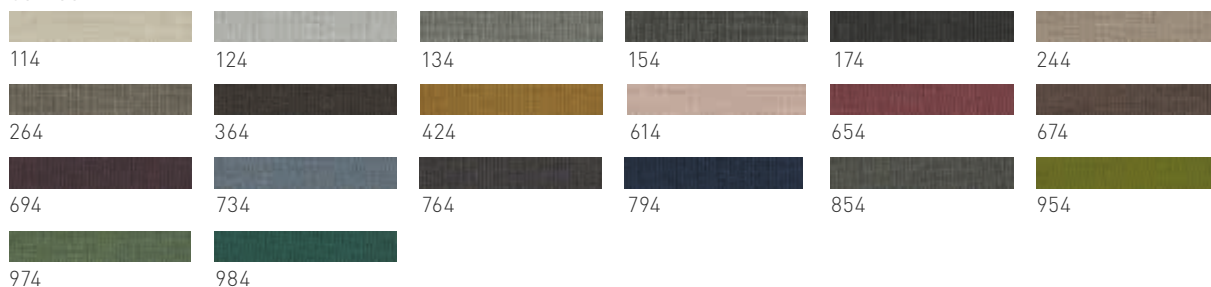

fabric colours: see material overview

types of wood: alder, beech, beech heartwood, oak, cherry, walnut, oak white oil

frame: solid wood

h	without backrest 48.1 with backrest 85.5								
l	144	168	192	216	240	264	288	312	
d	without backrest 52 with backrest 57 seat depth 46								

cherry

walnut

wild walnut*

oak white oil

wild oak white oil*

colour patterns

Wood is one of the most noble, beautiful and versatile natural products we have. Every piece of wood is unique. Differences in colour are a result of the wood's structure and place of origin. Similarly, the age of the piece of furniture will determine its colour, as natural factors in your home's environment (e.g. sunlight) can change the surface colour. When your order specifies a particular colour, we do our best to match it. But minor variations in wood, leather, fabric, glass and ceramic are inevitable. An exact colour match will never be possible.

*wild wood versions only available on fronts and table tops

**venetian oak is only available on fronts

fabric colours

Ripley*

Canvas

Clara

Maple**

leather colours