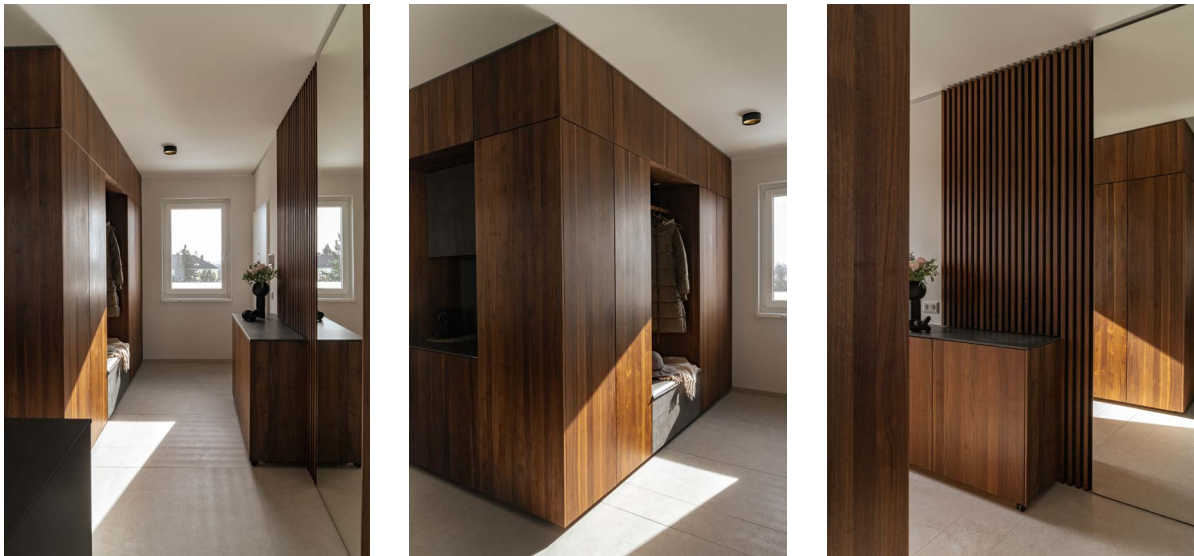

Natural materials for timeless elegance

TEAM 7 relies on the expressiveness of natural wood. Solid wood from sustainable sources brings warmth, character and durability to the hallway. Oiled surfaces emphasise the natural grain, are pleasant to the touch and develop an individual beauty over the years that brings every room to life. Wood types such as oak or walnut give the entrance area an elegant look. Materials such as leather or coloured glass add subtle accents and expand the scope for personal design. The result is an aesthetic full of naturalness and timeless elegance.

Solitary furniture sets accents

In addition, sophisticated individual pieces of furniture add accents to the hallway. The elegant hood coat rack combines visual lightness with practical functionality and creates space for jackets, bags and accessories, while the haiku panel in various designs structures the wall surface and combines hooks, mirrors and shelves. Whether as striking solitary pieces with a distinctive character or as additions to tailor-made designs, they act as special highlights and create a specific atmosphere.

Consistent design for the entire home

TEAM 7 considers the entrance area to be a crucial part of a harmonious interior design. The clear design language of the natural wood furniture flows seamlessly through all living areas – from the hallway to the kitchen and dining room to the living room and bedroom. This creates a holistic design concept that visually connects rooms and gives the home a calm, natural aesthetic.