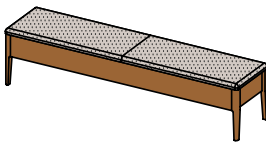

mylon bedside cabinets

MYNK 0

mylon bedside cabinet

types of wood: alder, beech, beech heartwood, oak, cherry, walnut, oak white oil

w	49,8
h	39,5 47,5
d	37,4

MYNK 1L

mylon bedside cabinet with 1 drawer

handle: touch fitting

types of wood: alder, beech, beech heartwood, oak, cherry, walnut, oak white oil

w	49,8
h	39,5 47,5
d	37,4

mylon bench

MYBAS P0

MYBAL P0 | MYBAL P0 L7

mylon bench with upholstered fold-up seat

upholstered fold-up seat with storage space

height of storage space: approx. 14.3 cm

center dividing seam from 140 cm width

fabric colours: see material overview

leather colours: L1 and L7 see material overview

types of wood: alder, beech, beech heartwood, oak, cherry, walnut, oak white oil