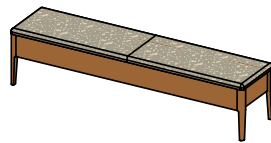

mylon bedside cabinets

MYNK 0

mylon bedside cabinet

types of wood: alder, beech, beech heartwood, oak, cherry, walnut, oak white oil

w	49,8
h	39,5 47,5
d	37,4

MYNK 1L

mylon bedside cabinet with 1 drawer

handle: touch fitting

types of wood: alder, beech, beech heartwood, oak, cherry, walnut, oak white oil

w	49,8
h	39,5 47,5
d	37,4

mylon bench

MYBAS P0

MYBAL P0 | MYBAL P0 L7

mylon bench with upholstered fold-up seat

upholstered fold-up seat with storage space

height of storage space: approx. 14.3 cm

center dividing seam from 140 cm width

fabric colours: see material overview

leather colours: L1 and L7 see material overview

types of wood: alder, beech, beech heartwood, oak, cherry, walnut, oak white oil

w	84.8	104.8
h	119.5	
d	43.8	

types of wood

Unless stated otherwise, all wooden surfaces are finished with pure natural oil.

alder

beech

beech heartwood

oak

wild oak*