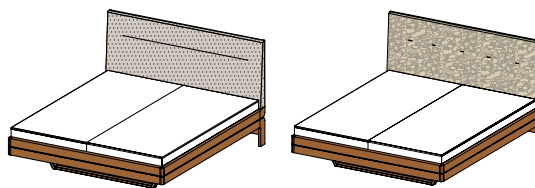

### float bed base

**types of wood:** alder, beech, beech heartwood, oak, cherry, walnut, oak white oil

**dimensions of lying surface:**

h	normal 39.5   comfort 47.5			
w	140	160	180	200
l	190	200	210	220

All indicated widths and lengths can be combined.

**total width** = width of lying surface + 5 cm

**total length** = length of lying surface + 11.1 cm

BFL0 H0

### float bed wooden headboard

**types of wood:** alder, beech, beech heartwood, oak, cherry, walnut, oak white oil

**dimensions of lying surface:**

h	normal 39.5   comfort 47.5			
w	140	160	180	200
l	190	200	210	220

All indicated widths and lengths can be combined.

**total width** = width of lying surface + 5 cm

**total length** = length of lying surface + 11.1 cm

BFLHS P0

BFLHL P0