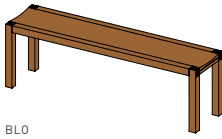

loft bench and cushion

BLO

BLO

loft bench and cushion

cushion cover: leather

leather colours: L1 and L3 see material overview

cushion dimensions: 40 × 26 cm

types of wood: alder, beech, beech heartwood, oak, cherry, walnut, oak white oil

h						45					
l	45	100	130	140	150	160	175	200	225	250	
d						35					

types of wood

Unless stated otherwise, all wooden surfaces are finished with pure natural oil.

alder

beech

beech heartwood

oak

wild oak*