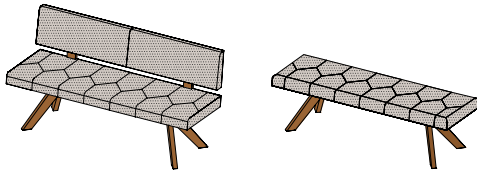

## yps upholstered corner bench with backrest

**cover:** leather or fabric

**leather colours:** L1 see material overview

**fabric colours:** see material overview

**types of wood:** alder, beech, beech heartwood, oak, cherry, walnut, oak white oil

**frame:** solid wood

**length of each bench flank:**

<b>h</b>	85.5								
<b>l</b>	151.6	163.6	175.6	211.6	223.6	247.6	271.6	295.6	319.6
<b>d</b>	depth overall 57   seat depth 46								

BY WH PO | BYS WH PO

## yps upholstered bench with side panel

**cover:** leather or fabric

**leather colours:** L1 see material overview

**fabric colours:** see material overview

with upholstered backrest

**types of wood:** alder, beech, beech heartwood, oak, cherry, walnut, oak white oil

**frame:** solid wood

<b>h</b>	85.5								
<b>l</b>	144	168	192	216	240	264	288	312	
<b>d</b>	57   seat depth 46								

BY | BYS | BY PO | BYS PO