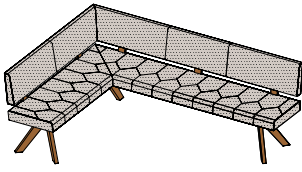

# yps benches

EBY PO | EBYS PO

## yps upholstered corner bench with backrest

**cover:** leather or fabric

**leather colours:** L1 see material overview

**fabric colours:** see material overview

**types of wood:** alder, beech, beech heartwood, oak, cherry, walnut, oak white oil

**frame:** solid wood

**length of each bench flank:**

<b>h</b>	85.5								
<b>l</b>	151.6	163.6	175.6	211.6	223.6	247.6	271.6	295.6	319.6
<b>d</b>	depth overall 57   seat depth 46								

BY WH PO | BYS WH PO