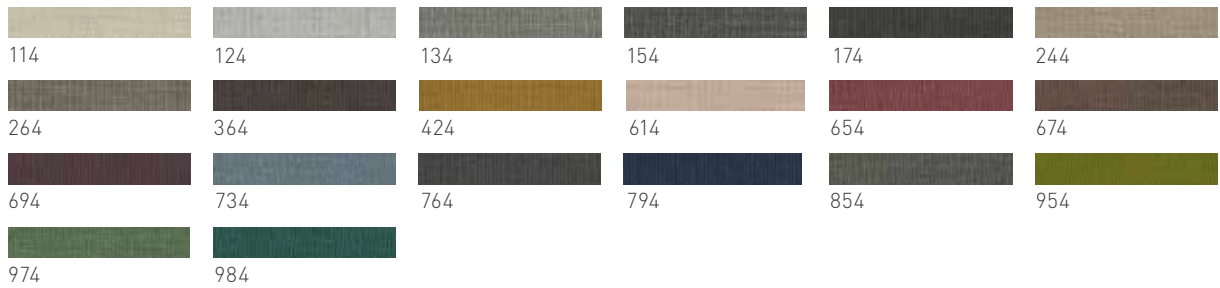

fabric colours

Ripley*

Canvas

Clara

Maple**

leather colours

leather L1

leather L3 (only for the s1 chair and loft cushion)

natural leather L7

yarn colour

two-tone leather: corresponds to darker tone; two-tone fabric or leather/fabric combination: corresponds to leather or fabric with the darker tone

*available for the **flor** chair and bench, the chair families **lui** and **aye**, as well as for the **mylon** chair, **yps** bench and **pisa** desk

**fabric Maple not available in the USA, China, Hong Kong and Singapore