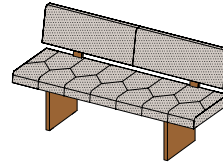

## yps upholstered corner bench with backrest

**cover:** leather or fabric

**leather colours:** L1 see material overview

**fabric colours:** see material overview

**types of wood:** alder, beech, beech heartwood, oak, cherry, walnut, oak white oil

**frame:** solid wood

**length of each bench flank:**

<b>h</b>	85.5								
<b>l</b>	151.6	163.6	175.6	211.6	223.6	247.6	271.6	295.6	319.6
<b>d</b>	depth overall 57   seat depth 46								

BY WH PO | BYS WH PO