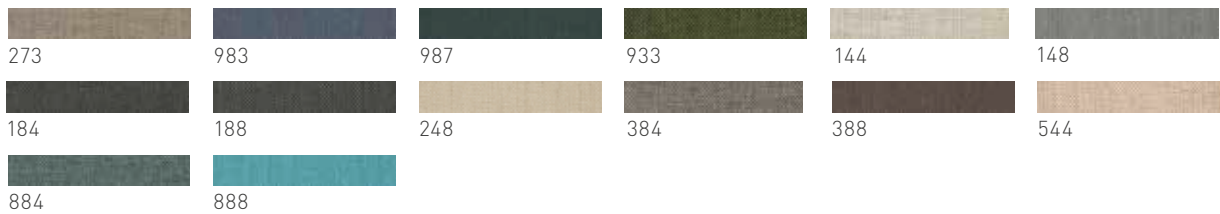

fabric colours

Ripley*

Canvas

Clara

Maple**

leather colours

leather L1

leather L3 (only for the s1 chair and loft cushion)

natural leather L7

yarn colour

two-tone leather: corresponds to darker tone; two-tone fabric or leather/fabric combination: corresponds to leather or fabric with the darker tone

*available for the **flor** chair and bench, the chair families **lui** and **aye**, as well as for the **mylon** chair, **yps** bench and **pisa** desk

**fabric Maple not available in the USA, China, Hong Kong and Singapore