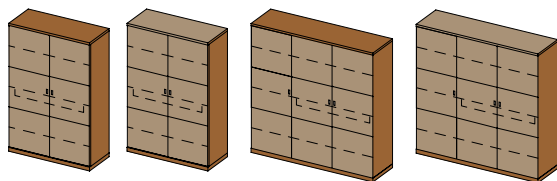

cubus quadrat glass cabinets

VC6

VC7

cubus glass cabinet 6 | 7

top board: solid wood or coloured glass

front: coloured glass

glass colours: see material overview

handles: flap handle stainless steel, soft-touch, dot knob handle

types of wood: alder, beech, beech heartwood, oak, cherry, walnut, oak white oil

bases: with plinth, recessed plinth, slide gloss or matt

overall height at top board wood: with plinth 151.5 cm, with slide 159.5 cm

overall height at top board glass: with plinth 149.4 cm, with slide 157.4 cm

wall mounting required

VC6:

w	100
d	42

VC7:

w	150
d	42

cubus shelf sideboard hanging

AC75

cubus sideboard with flush-mounted sliding door

front: coloured glass

glass colours: see material overview

handles: flap handle stainless steel

types of wood: alder, beech, beech heartwood, oak, cherry, walnut, oak white oil

drawer behind sliding door

wall mounting required

w	210
h	60.4
d	40.7

cubus shelf highboards

HC1

cubus shelf highboard

front: coloured glass; **glass colours:** see material overview

glass types all-glass door: clear glass, smoked glass

handles: flap handle stainless steel, soft-touch

types of wood: alder, beech, beech heartwood, oak, cherry, walnut, oak white oil with spotlight behind all-glass door; wall mounting required

w	137.5
h	157.8
d	28.7

Glass cabinets, sideboards and highboards also available in mirrored format.

h height | w width | l length | d depth all measurements in cm | approx. measurements No responsibility accepted for changes, errors, misprints and typographic errors.

TEAM7