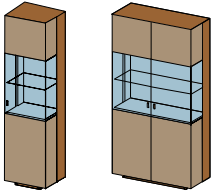

cubus glass cabinets

VC10

cubus glass cabinet 10

front: coloured glass gloss; **glass colours:** see material overview

handle: flap handle stainless steel

types of wood: alder, beech, beech heartwood, oak, cherry, walnut, oak white oil including LED shelf edge lighting; wall mounting required

w	50	100
h	190	
d	42