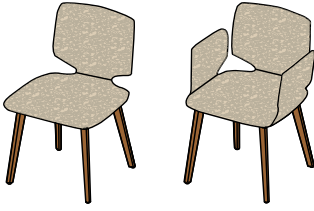

aye chairs

ALF 0A | ALF MA | ALF 2 FOA | ALF 2 FMA

aye chair

without armrest | with armrest

cover: leather, fabric or leather/fabric; colour combinations available

leather colours: L1 and L7 see p. 3

fabric colours: see p. 3

types of wood: beech, oak, cherry, walnut, oak white oil

dimensions: without armrest 81 x 52 x 58.5 cm (h x w x d);

with armrest 81 x 59 x 58.5 cm (h x w x d)

weight of chair: without armrest approx. 9.5 kg, with armrest approx. 11 kg

seat height: 47.5 cm

ASD 0A | ASD MA | ALD 0A | ALD MA

aye chair with swivel base

without armrest | with armrest

cover: leather, fabric or leather/fabric; colour combinations available

leather colours: L1 and L7 see p. 3

fabric colours: see p. 3

types of wood: beech, beech heartwood, oak, cherry, walnut, oak white oil

dimensions: without armrest 81 x 52 x 58.5 cm (h x w x d);

with armrest 81 x 59 x 58.5 cm (h x w x d)

weight of chair: without armrest approx. 11.9 kg, with armrest approx. 13.4 kg