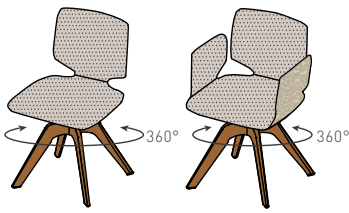

aye chairs

ALF 0A | ALF MA | ALF 2 FOA | ALF 2 FMA

aye chair

without armrest | with armrest

cover: leather, fabric or leather/fabric; colour combinations available

leather colours: L1 and L7 see p. 3

fabric colours: see p. 3

types of wood: beech, oak, cherry, walnut, oak white oil

dimensions: without armrest 81 x 52 x 58.5 cm (h x w x d);

with armrest 81 x 59 x 58.5 cm (h x w x d)

weight of chair: without armrest approx. 9.5 kg, with armrest approx. 11 kg

seat height: 47.5 cm

ASD 0A | ASD MA | ALD 0A | ALD MA

aye chair with swivel base

without armrest | with armrest

cover: leather, fabric or leather/fabric; colour combinations available

leather colours: L1 and L7 see p. 3

fabric colours: see p. 3

types of wood: beech, beech heartwood, oak, cherry, walnut, oak white oil

dimensions: without armrest 81 x 52 x 58.5 cm (h x w x d);

with armrest 81 x 59 x 58.5 cm (h x w x d)

weight of chair: without armrest approx. 11.9 kg, with armrest approx. 13.4 kg