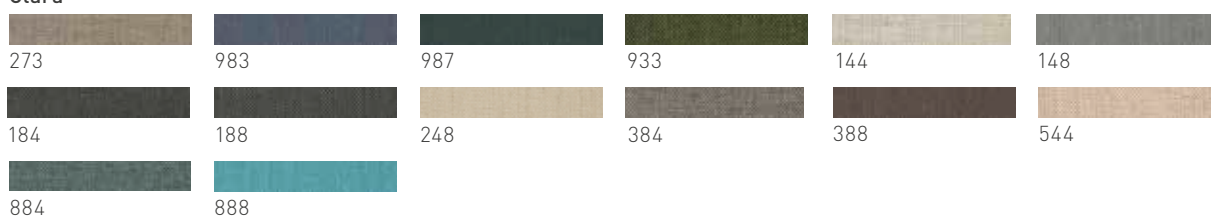

fabric colours

Ripley*

Canvas

Clara

Maple**

leather colours

leather L1

leather L3 (only for the s1 chair and loft cushion)

natural leather L7

yarn colour

two-tone leather: corresponds to darker tone; two-tone fabric or leather/fabric combination: corresponds to leather or fabric with the darker tone

*available for the **flor** chair and bench, the chair families **lui** and **aye**, as well as for the **mylon** chair, **yps** bench and **pisa** desk

**fabric Maple not available in the USA, China, Hong Kong and Singapore