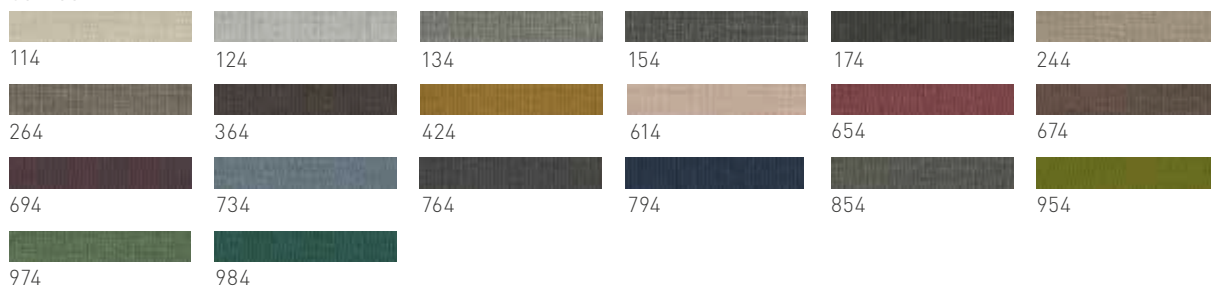

fabric colours

Ripley*

Canvas

Clara

Maple**

leather colours

leather L1

leather L3 (only for the s1 chair and loft cushion)

natural leather L7

yarn colour

two-tone leather: corresponds to darker tone; two-tone fabric or leather/fabric combination: corresponds to leather or fabric with the darker tone

*available for the **flor** chair and bench, the chair families **lui** and **aye**, as well as for the **mylon** chair, **yps** bench and **pisa** desk

**fabric Maple not available in the USA, China, Hong Kong and Singapore