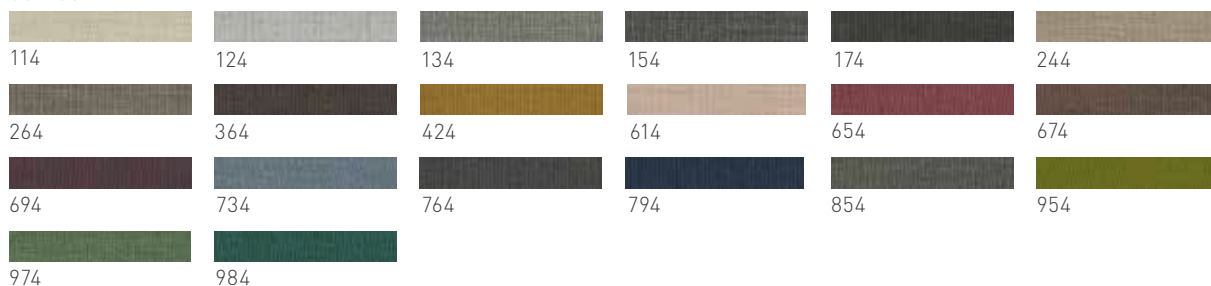

wild walnut*

oak white oil

wild oak white oil*

colour patterns

Wood is one of the most noble, beautiful and versatile natural products we have. Every piece of wood is unique. Differences in colour are a result of the wood's structure and place of origin. Similarly, the age of the piece of furniture will determine its colour, as natural factors in your home's environment (e.g. sunlight) can change the surface colour. When your order specifies a particular colour, we do our best to match it. But minor variations in wood, leather, fabric, glass and ceramic are inevitable. An exact colour match will never be possible.

*wild wood versions only available on fronts and table tops

**venetian oak is only available on fronts

fabric colours

Ripley*

Canvas

Clara

Maple**

leather colours