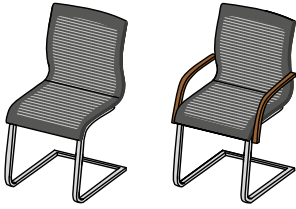

magnum cantilever chairs

MFS 0A | MFS MA

magnum cantilever chair Stricktex

without armrest | with armrest

cover: Stricktex

types of wood: alder, beech, oak, cherry, walnut, oak white oil

frame: steel glossy chrome-plated finish, matt bronze, stainless steel finish, matt black

dimensions: without armrest 91.5 × 46.5 × 61.5 cm (h × w × d);

with armrest 91.5 × 53 × 61.5 cm (h × w × d)

weight of chair: without armrest approx. 8 kg, with armrest approx. 9 kg

armrest height: 64 cm

seat height: 47 cm

fabric colours: see material overview

types of wood: alder, beech, oak, cherry, walnut, oak white oil

frame: steel glossy chrome-plated finish, matt bronze, stainless steel finish, matt black

dimensions: without armrest 93 × 47 × 62 cm (h × w × d);

with armrest 93 × 53 × 62 cm (h × w × d)

weight of chair: without armrest approx. 9.5 kg,

with armrest approx. 10.5 kg

armrest height: 64 cm

seat height: 49 cm

types of wood

Unless stated otherwise, all wooden surfaces are finished with pure natural oil.