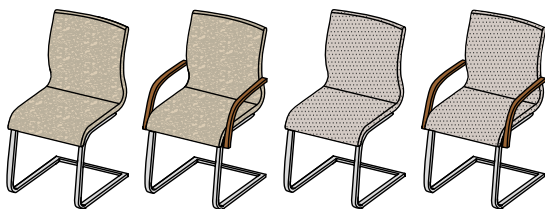

MFS 0A L | MFS MA L | MFS 0A S | MFS MA S

magnum cantilever chair leather or fabric

without armrest | with armrest

cover: leather or fabric

leather colours: L1 see p. 3

fabric colours: see p. 3

types of wood: alder, beech, oak, cherry, walnut, oak white oil

frame: steel glossy chrome-plated finish, matt bronze, stainless steel finish, matt black or palladium

dimensions: without armrest 93 × 47 × 62 cm (h × w × d);

with armrest 93 × 53 × 62 cm (h × w × d)

weight of chair: without armrest approx. 9.5 kg,

with armrest approx. 10.5 kg

armrest height: 64 cm

seat height: 49 cm