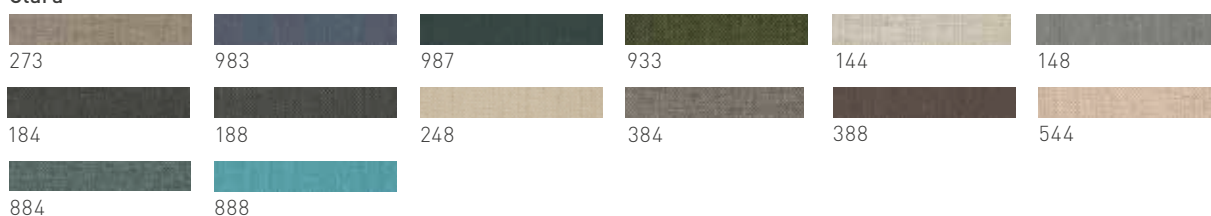

wild walnut*

oak white oil

wild oak white oil*

colour patterns

Wood is one of the most noble, beautiful and versatile natural products we have. Every piece of wood is unique. Differences in colour are a result of the wood's structure and place of origin. Similarly, the age of the piece of furniture will determine its colour, as natural factors in your home's environment (e.g. sunlight) can change the surface colour. When your order specifies a particular colour, we do our best to match it. But minor variations in wood, leather, fabric, glass and ceramic are inevitable. An exact colour match will never be possible.

*wild wood versions only available on fronts and table tops

**venetian oak is only available on fronts

fabric colours

Ripley*

Canvas

Clara

Maple**

leather colours

leather L1

leather L3 (only for the s1 chair and loft cushion)

natural leather L7

yarn colour

two-tone leather: corresponds to darker tone; two-tone fabric or leather/fabric combination: corresponds to leather or fabric with the darker tone