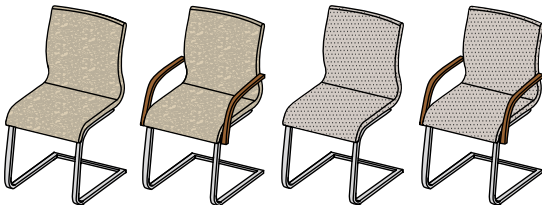

MFS 0A L | MFS MA L | MFS 0A S | MFS MA S

magnum cantilever chair leather or fabric

without armrest | with armrest

cover: leather or fabric

leather colours: L1 see material overview

fabric colours: see material overview

types of wood: alder, beech, oak, cherry, walnut, oak white oil

frame: steel glossy chrome-plated finish, matt bronze, stainless steel finish, matt black

dimensions: without armrest 93 × 47 × 62 cm (h × w × d);

with armrest 93 × 53 × 62 cm (h × w × d)

weight of chair: without armrest approx. 9.5 kg,

with armrest approx. 10.5 kg

armrest height: 64 cm

seat height: 49 cm