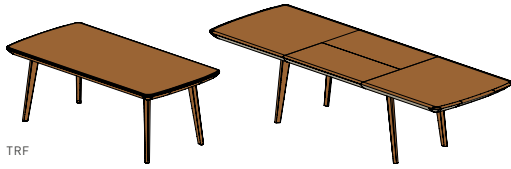

flaye tables

TRF

TKF

flaye table rectangular | non-extendable table or with extension

table top: solid wood
frame: leather or solid wood; **leather colours:** L1 see material overview
table insert: solid wood
center leg: conical solid wood legs with drop-like cross-section
types of wood: alder, beech, beech heartwood, oak, wild oak, cherry, walnut, wild walnut, oak white oil, wild oak white oil

dimensions non-extendable table:

h	75 clear height 67.8					
w \ l	140	150	160	180	200	225
90	•	•	•	•	•	•
100	•	•	•	•	•	•
110	•	•	•	•	•	•

dimensions extendable table:

h	75 clear height 63		
w \ l	180	200	225
100	•	•	•
110	•	•	•

1 integrated, cushioned insert panel wood 100 cm.

flaye non-extendable table round

table top: solid wood
frame: leather or solid wood
leather colours: L1 see material overview
types of wood: alder, beech, beech heartwood, oak, wild oak, cherry, walnut, wild walnut, oak white oil, wild oak white oil
height: 75 cm | clear height 67.8 cm
diameter: 110 cm, 120 cm, 130 cm or 140 cm