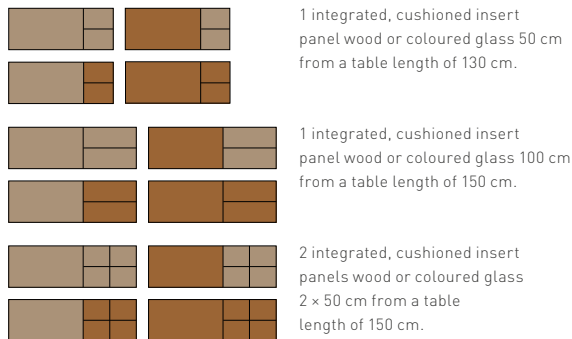

## magnum non-extendable table or with extension

**table top:** solid wood, coloured glass or ceramic

**table insert:** solid wood, coloured glass or ceramic

**glass colours:** see p. 2

**ceramic colours:** see p. 2

**types of wood:** alder, beech, beech heartwood, oak, wild oak, cherry, walnut, wild walnut, oak white oil, wild oak white oil

**leg internal dimensions:** length minus 18.2 cm, width minus 11.2 cm

### dimensions non-extendable table:

h	75 l clear height 65							
w \ l	130	140	150	160	175	200	225	250
90	•	•	•	•	•	•	•	•
100	•	•	•	•	•	•	•	•
110	•	•	•	•	•	•	•	•

### dimensions extendable table:

h	75 l clear height 64.8							
w \ l	130	140	150	160	175	200	225	250
90	•*	•*	•	•	•	•	•	•
100	•*	•*	•	•	•	•	•	•
110	•*	•*	•	•	•	•	•	•

\*only available for extendable tables with 50 cm insert panels