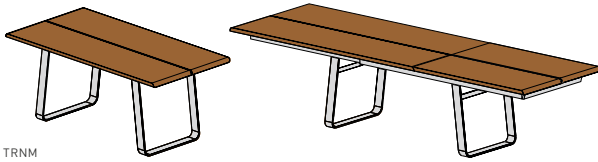

nox tables

TRNM

nox table with metal slides | non-extendable table
or with extension

table top: solid wood

panel join: closed with metal pilaster strip gloss,
stainless steel finish or matt black

types of wood: alder, beech, beech heartwood, oak, wild oak,
cherry, walnut, wild walnut, oak white oil, wild oak white oil

frame: steel glossy chrome-plated finish or stainless steel finish, matt black

dimensions non-extendable table:

h	75 clear height 71.2					
w \ l	175	200	225	250	275	300
90	•	•				
100		•	•	•	•	•

dimensions extendable table:

h	75 clear height 63.4		
w \ l	175	200	225
90	•	•	•
100	•	•	•

1 integrated, cushioned insert panel wood 60 cm.

1 integrated, cushioned insert panel wood 120 cm.

types of wood

Unless stated otherwise, all wooden surfaces are finished with pure natural oil.