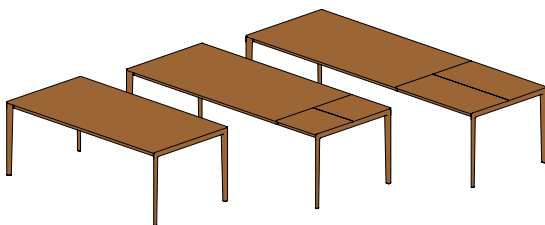

tak tables

TRTM

tak metal base | non-extendable table or with extension

table top: solid wood
table insert: solid wood
types of wood: alder, beech, beech heartwood, oak, wild oak, cherry, walnut, wild walnut, oak white oil, wild oak white oil
frame: steel glossy chrome-plated finish or matt bronze, stainless steel finish, matt black
leg inside dimensions: length minus 9.4 cm, width minus 9.8 cm

TRTH

tak wooden base | non-extendable table or with extension

table top: solid wood
table insert: solid wood
types of wood: alder, beech, beech heartwood, oak, wild oak, cherry, walnut, wild walnut, oak white oil, wild oak white oil
frame: solid wood
longitudinal frame: steel glossy chrome-plated finish or matt bronze, stainless steel finish, matt black
clear inside dimensions: length minus 10.6 cm, width minus 12.2 cm

dimensions non-extendable table:

h	75 clear height 68.6									
w \ l	130	140	150	160	175	200	225	250	275	300
90	•	•	•	•	•	•	•	•	•	•
100	•	•	•	•	•	•	•	•	•	•
110	•	•	•	•	•	•	•	•	•	•

dimensions extendable table:

1 integrated, cushioned insert panel
 wood 100 cm from a table length of 160 cm.

*only available for extendable tables with 50 cm insert panels

The wood grain and the glued joints of the inserts are not continuous with that of the table top.