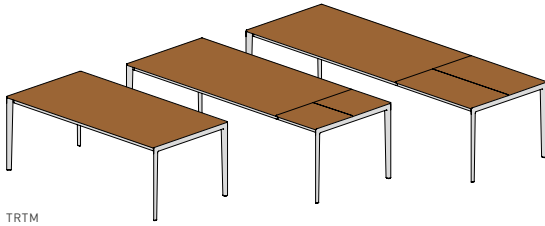

tak tables

TRTM

tak metal base | non-extendable table or with extension

table top: solid wood
table insert: solid wood
types of wood: alder, beech, beech heartwood, oak, wild oak, cherry, walnut, wild walnut, oak white oil, wild oak white oil
frame: steel glossy chrome-plated finish or matt bronze, stainless steel finish, matt black
leg inside dimensions: length minus 9.4 cm, width minus 9.8 cm

TRTH

tak wooden base | non-extendable table or with extension

table top: solid wood
table insert: solid wood
types of wood: alder, beech, beech heartwood, oak, wild oak, cherry, walnut, wild walnut, oak white oil, wild oak white oil
frame: solid wood
longitudinal frame: steel glossy chrome-plated finish or matt bronze, stainless steel finish, matt black
clear inside dimensions: length minus 10.6 cm, width minus 12.2 cm

dimensions non-extendable table:

h	75 clear height 68.6									
w \ l	130	140	150	160	175	200	225	250	275	300
90	•	•	•	•	•	•	•	•	•	•
100	•	•	•	•	•	•	•	•	•	•
110	•	•	•	•	•	•	•	•	•	•

dimensions extendable table:

1 integrated, cushioned insert panel
 wood 100 cm from a table length of 160 cm.

*only available for extendable tables with 50 cm insert panels

The wood grain and the glued joints of the inserts are not continuous with that of the table top.