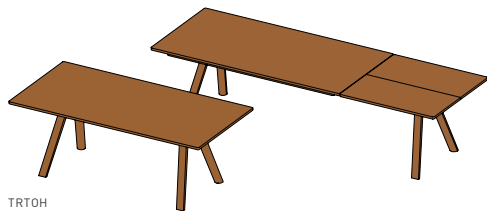

taso tables

TRTOH

taso non-extendable table or with extension

table top: solid wood

table insert: solid wood

wood types: beech heartwood, oak, wild oak, walnut, wild walnut, oak white oil, wild oak white oil

frame: solid wood

dimensions non-extendable table:

h	75 clear height 65.5				
w \ l	140	160	175	200	225
90	•	•	•	•	•
100	•	•	•	•	•

dimensions extendable table:

h	75 clear height 66.1			
w \ l	160	175	200	225
100	•	•	•	•

1 integrated insert panel wood

60 cm or 100 cm (only for tables 200 cm and 225 cm long).

types of wood

Unless stated otherwise, all wooden surfaces are finished with pure natural oil.

alder

beech

beech heartwood

*wild wood versions only available on fronts and table tops

**venetian oak is only available on fronts