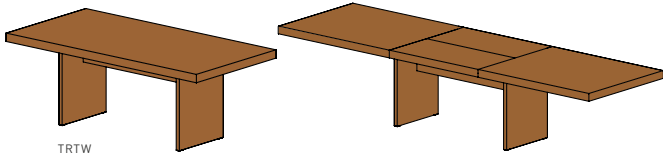

tema tables

TRTW

tema table with wooden side panel | non-extendable table or with extension

table top: solid wood
table insert: solid wood

types of wood: alder, beech, beech heartwood, oak, wild oak, cherry, walnut, wild walnut, oak white oil, wild oak white oil

frame: solid wood

TRTA

tema table with wooden A-frame | non-extendable table or with extension

table top: solid wood; **table insert:** solid wood

types of wood: alder, beech, beech heartwood, oak, wild oak, cherry, walnut, wild walnut, oak white oil, wild oak white oil

frame: solid wood

dimensions non-extendable table:

		75 clear height 68						
w \ l	l	160	180	200	225	250	275	300
90		•	•	•	•	•	•	•
100		•	•	•	•	•	•	•
110		•	•	•	•	•	•	•

dimensions extendable table:

		75 clear height 68			
w \ l	l	180	200	225	250
100		•	•	•	•

1 integrated, cushioned insert panel wood 100 cm.

types of wood

Unless stated otherwise, all wooden surfaces are finished with pure natural oil.

alder

beech

beech heartwood

oak

wild oak*