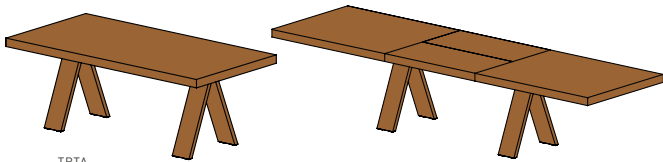

tema tables

TRTW

tema table with wooden side panel | non-extendable table or with extension

table top: solid wood
table insert: solid wood

types of wood: alder, beech, beech heartwood, oak, wild oak, cherry, walnut, wild walnut, oak white oil, wild oak white oil

frame: solid wood

TRTA

tema table with wooden A-frame | non-extendable table or with extension

table top: solid wood; **table insert:** solid wood

types of wood: alder, beech, beech heartwood, oak, wild oak, cherry, walnut, wild walnut, oak white oil, wild oak white oil

frame: solid wood

dimensions non-extendable table:

		75 clear height 68						
w \ l	l	160	180	200	225	250	275	300
90		•	•	•	•	•	•	•
100		•	•	•	•	•	•	•
110		•	•	•	•	•	•	•

dimensions extendable table:

		75 clear height 68			
w \ l	l	180	200	225	250
100		•	•	•	•

*wild wood versions only available on fronts and table tops

**venetian oak is only available on fronts