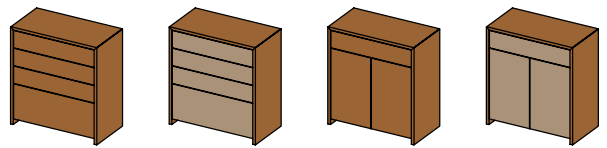

lunetto bedside cabinet with shelf

types of wood: alder, beech, beech heartwood, oak, cherry, walnut, oak white oil, swiss pine

w	51.2	81.2
h	39.5 | 47.5	
d	42	

lunetto bedside cabinet with drawer

front: solid wood or coloured glass

glass colours: see material overview

handles: touch fitting, nickel knob, stainless steel knob

types of wood: alder, beech, beech heartwood, oak, wild oak, cherry, walnut, wild walnut, oak white oil, wild oak white oil, swiss pine
wild wood versions only applicable on fronts

w	51.2	81.2
h	39.5 | 47.5	
d	42	

lunetto bedside cabinet with 2 drawers

front: solid wood or coloured glass

glass colours: see material overview

handles: touch fitting, nickel knob, stainless steel knob

types of wood: alder, beech, beech heartwood, oak, wild oak, cherry, walnut, wild walnut, oak white oil, wild oak white oil, swiss pine
wild wood versions only applicable on fronts

w	51.2	81.2
h	39.5 | 47.5	
d	42	

lunetto chests of drawers

lunetto chest of drawers

KL 2LG: 2 drawers (height 15.6), 1 drawer (height 31.6)

KL 4L: 4 drawers (height 15.6)

front: solid wood or coloured glass

glass colours: see material overview

handles: touch fitting, nickel knob, stainless steel knob

types of wood: alder, beech, beech heartwood, oak, wild oak, cherry, walnut, wild walnut, oak white oil, wild oak white oil, swiss pine
wild wood versions only applicable on fronts

w	51.2	81.2	101.2
h	71.5		
d	42		

KL 3LG

KL 1LTP

lunetto chest of drawers

KL 3LG: 3 drawers (height 15.6), 1 drawer (height 31.6)

KL 1LTP: 1 drawer (height 15.6), 1 pair of doors

front: solid wood or coloured glass

glass colours: see material overview

handles: touch fitting, nickel knob, stainless steel knob

types of wood: alder, beech, beech heartwood, oak, wild oak, cherry, walnut, wild walnut, oak white oil, wild oak white oil, swiss pine
wild wood versions only applicable on fronts

w	51.2	81.2	101.2
h	87.5		
d	42