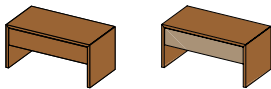

## *lunetto bedside cabinets*

NKL 0

### **lunetto** bedside cabinet with shelf

**types of wood:** alder, beech, beech heartwood, oak, cherry, walnut, oak white oil, swiss pine

<b>w</b>	51.2	81.2
<b>h</b>	39.5   47.5	
<b>d</b>	42	

NKL 1L