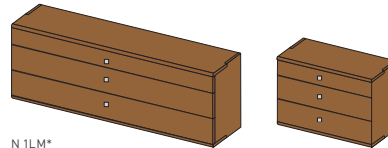

N 1LM*

nox* chest of drawers

1 drawer (height 15.6), 2 drawers (height 23.6)

recessed plinth

handle: square handle stainless steel

types of wood: alder, beech, beech heartwood, oak, wild oak, cherry, walnut, wild walnut, oak white oil, wild oak white oil, swiss pine
wild wood versions only applicable on fronts
wall mounting required

w	81.2	101.2	131.2	159.3	199.3
h	71.5				
d	48.2				

nox* chest of drawers

2 drawers (height 15.6), 2 drawers (height 23.6)

recessed plinth

handle: square handle stainless steel

types of wood: alder, beech, beech heartwood, oak, wild oak, cherry, walnut, wild walnut, oak white oil, wild oak white oil, swiss pine
wild wood versions only applicable on fronts
wall mounting required

w	81.2	101.2
h	87.5	
d	48.2	

*Available in Luxembourg under the name **lux**. Not available in Belgium or the Netherlands.