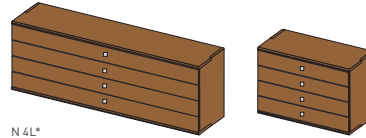

nox* chests of drawers

N 4L*

nox* chest of drawers

4 drawers (height 15.6)

recessed plinth

handle: square handle stainless steel

types of wood: alder, beech, beech heartwood, oak, wild oak, cherry, walnut, wild walnut, oak white oil, wild oak white oil, swiss pine
wild wood versions only applicable on fronts
wall mounting required

w	81.2	101.2	131.2	159.3	199.3
h	71.5				
d	48.2