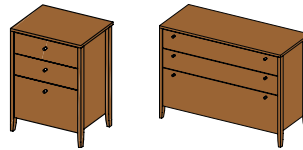

w	49
h	43 50
d	40

NKS 1L

sesam bedside cabinet with 1 drawer

top: solid wood, coloured glass, clear glass, frosted glass

glass colours: see material overview

optional additional shelf: solid wood

handles: nickel knob, stainless steel knob

types of wood: alder, beech, beech heartwood, oak, cherry, walnut, oak white oil

w	49
h	43 50
d	40

NKS 2L

sesam bedside cabinet with 2 drawers

top: solid wood

handles: nickel knob, stainless steel knob

types of wood: alder, beech, beech heartwood, oak, cherry, walnut, oak white oil

w	45
h	44.3 50
d	43.6

sesam chests of drawers

S 2LG

sesam chest of drawers

2 drawers (height 15.6), 1 drawer (height 31.6)

top: solid wood

handles: nickel knob, stainless steel knob

types of wood: alder, beech, beech heartwood, oak, cherry, walnut, oak white oil