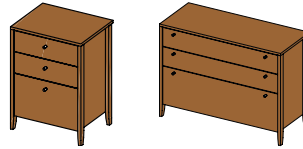

w	49
h	43 50
d	40

NKS 1L

sesam bedside cabinet with 1 drawer

top: solid wood, coloured glass, clear glass, frosted glass

glass colours: see p. 2

optional additional shelf: solid wood

handles: nickel knob, stainless steel knob

types of wood: alder, beech, beech heartwood, oak, cherry, walnut, oak white oil

w	49
h	43 50
d	40

NKS 2L

sesam bedside cabinet with 2 drawers

top: solid wood

handles: nickel knob, stainless steel knob

types of wood: alder, beech, beech heartwood, oak, cherry, walnut, oak white oil

w	45
h	44.3 50
d	43.6

sesam chests of drawers

S 2LG

sesam chest of drawers

2 drawers (height 15.6), 1 drawer (height 31.6)

top: solid wood

handles: nickel knob, stainless steel knob

types of wood: alder, beech, beech heartwood, oak, cherry, walnut, oak white oil