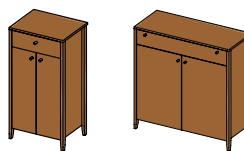

w	45
h	44.3 50
d	43.6

sesam chests of drawers

S 2LG

sesam chest of drawers

2 drawers (height 15.6), 1 drawer (height 31.6)

top: solid wood

handles: nickel knob, stainless steel knob

types of wood: alder, beech, beech heartwood, oak, cherry, walnut, oak white oil

w	55	85	105
h	76.3		
d	43.6 50		

S 4LG

sesam chest of drawers

4 drawers (height 15.6), 1 drawer (height 31.6)

top: solid wood

handles: nickel knob, stainless steel knob

types of wood: alder, beech, beech heartwood, oak, cherry, walnut, oak white oil

w	55	85	105
h	108.3		
d	43.6 50		

S 1LT

sesam chest with doors

1 drawer (height 15.6), 1 pair of doors

top: solid wood

handles: nickel knob, stainless steel knob

types of wood: alder, beech, beech heartwood, oak, cherry, walnut, oak white oil