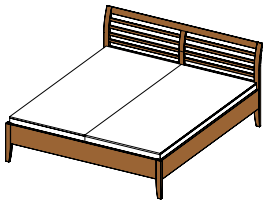

sesam beds

BSE BA

sesam bed base

bed sides lamellar finger-joint or long listel

types of wood: alder, beech, beech heartwood, oak, cherry, walnut, oak white oil

dimensions of lying surface:

h	normal 43 comfort 50						
w	90	100	120	140	160	180	200
l	190	200	210	220			

All indicated widths and lengths can be combined.

total width = width of lying surface + 6 cm

total length = length of lying surface + 7 cm

BSE SW

sesam bed horizontal slats

bed sides lamellar finger-joint or long listel

optional footboard with frame or with wooden center panel

types of wood: alder, beech, beech heartwood, oak, cherry, walnut, oak white oil

dimensions of lying surface:

h	normal 43 comfort 50						
w	90	100	120	140	160	180	200
l	190	200	210	220			