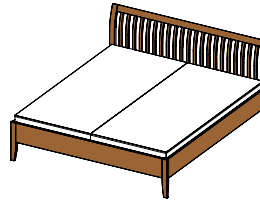

sesam beds

BSE BA

sesam bed base

bed sides lamellar finger-joint or long listel

types of wood: alder, beech, beech heartwood, oak, cherry, walnut, oak white oil

dimensions of lying surface:

h	normal 43 comfort 50						
w	90	100	120	140	160	180	200
l	190	200	210	220			

All indicated widths and lengths can be combined.

total width = width of lying surface + 6 cm

total length = length of lying surface + 7 cm

BSE SW

sesam bed horizontal slats

bed sides lamellar finger-joint or long listel

optional footboard with frame or with wooden center panel

types of wood: alder, beech, beech heartwood, oak, cherry, walnut, oak white oil

dimensions of lying surface:

h	normal 43 comfort 50						
w	90	100	120	140	160	180	200
l	190	200	210	220			

All indicated widths and lengths can be combined.

total width = width of lying surface + 6 cm

total length = length of lying surface + 12 cm

BSE SS

sesam bed vertical slats

bed sides lamellar finger-joint or long listel