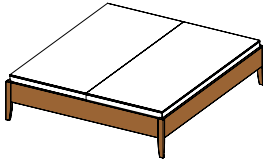

sesam beds

BSE BA

sesam bed base

bed sides lamellar finger-joint or long listel

types of wood: alder, beech, beech heartwood, oak, cherry, walnut, oak white oil

dimensions of lying surface:

h	normal 43 comfort 50						
w	90	100	120	140	160	180	200
l	190	200	210	220			

All indicated widths and lengths can be combined.

total width = width of lying surface + 6 cm

total length = length of lying surface + 7 cm

BSE SW

sesam bed horizontal slats

bed sides lamellar finger-joint or long listel

optional footboard with frame or with wooden center panel

types of wood: alder, beech, beech heartwood, oak, cherry, walnut, oak white oil

dimensions of lying surface:

h	normal 43 comfort 50						
w	90	100	120	140	160	180	200
l	190	200	210	220			