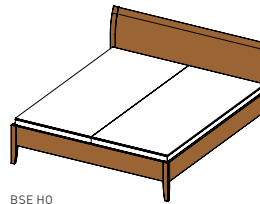

optional footboard with frame or with wooden center panel

types of wood: alder, beech, beech heartwood, oak, cherry, walnut, oak white oil

dimensions of lying surface:

h	normal 43 comfort 50						
w	90	100	120	140	160	180	200
l	190	200	210	220			

All indicated widths and lengths can be combined.

total width = width of lying surface + 6 cm

total length = length of lying surface + 12 cm

BSE SS

sesam bed vertical slats

bed sides lamellar finger-joint or long listel

All indicated widths and lengths can be combined.

total width = width of lying surface + 6 cm

total length = length of lying surface + 12 cm

BSE HO

sesam bed with wooden headboard

bed sides lamellar finger-joint or long listel