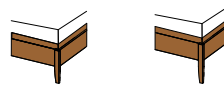

All indicated widths and lengths can be combined.

total width = width of lying surface + 6 cm

total length = length of lying surface + 12 cm

BSE HO

sesam bed with wooden headboard

bed sides lamellar finger-joint or long listel

optional footboard with frame or with wooden center panel

types of wood: alder, beech, beech heartwood, oak, cherry, walnut, oak white oil

dimensions of lying surface

h	normal 43 comfort 50						
w	90	100	120	140	160	180	200
l	190	200	210	220			

All indicated widths and lengths can be combined.

total width = width of lying surface + 6 cm

total length = length of lying surface + 12 cm

inlay depth = 19 cm

normal height
43 cm

comfort height
50 cm

optional footboard for all sesam models