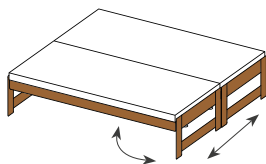

cubus tandem bed

TC0920

cubus tandem bed

bed sides lamellar long listel

tandem bed with integrated slatted frame

max. mattress height: 15 cm (see **mobile** mattresses)

types of wood: alder, beech, beech heartwood, oak, oak white oil

dimensions of lying surface:

h	46
w	90
l	200

total width = width of lying surface

total length = length of lying surface + 6 cm

types of wood

Unless stated otherwise, all wooden surfaces are finished with pure natural oil.